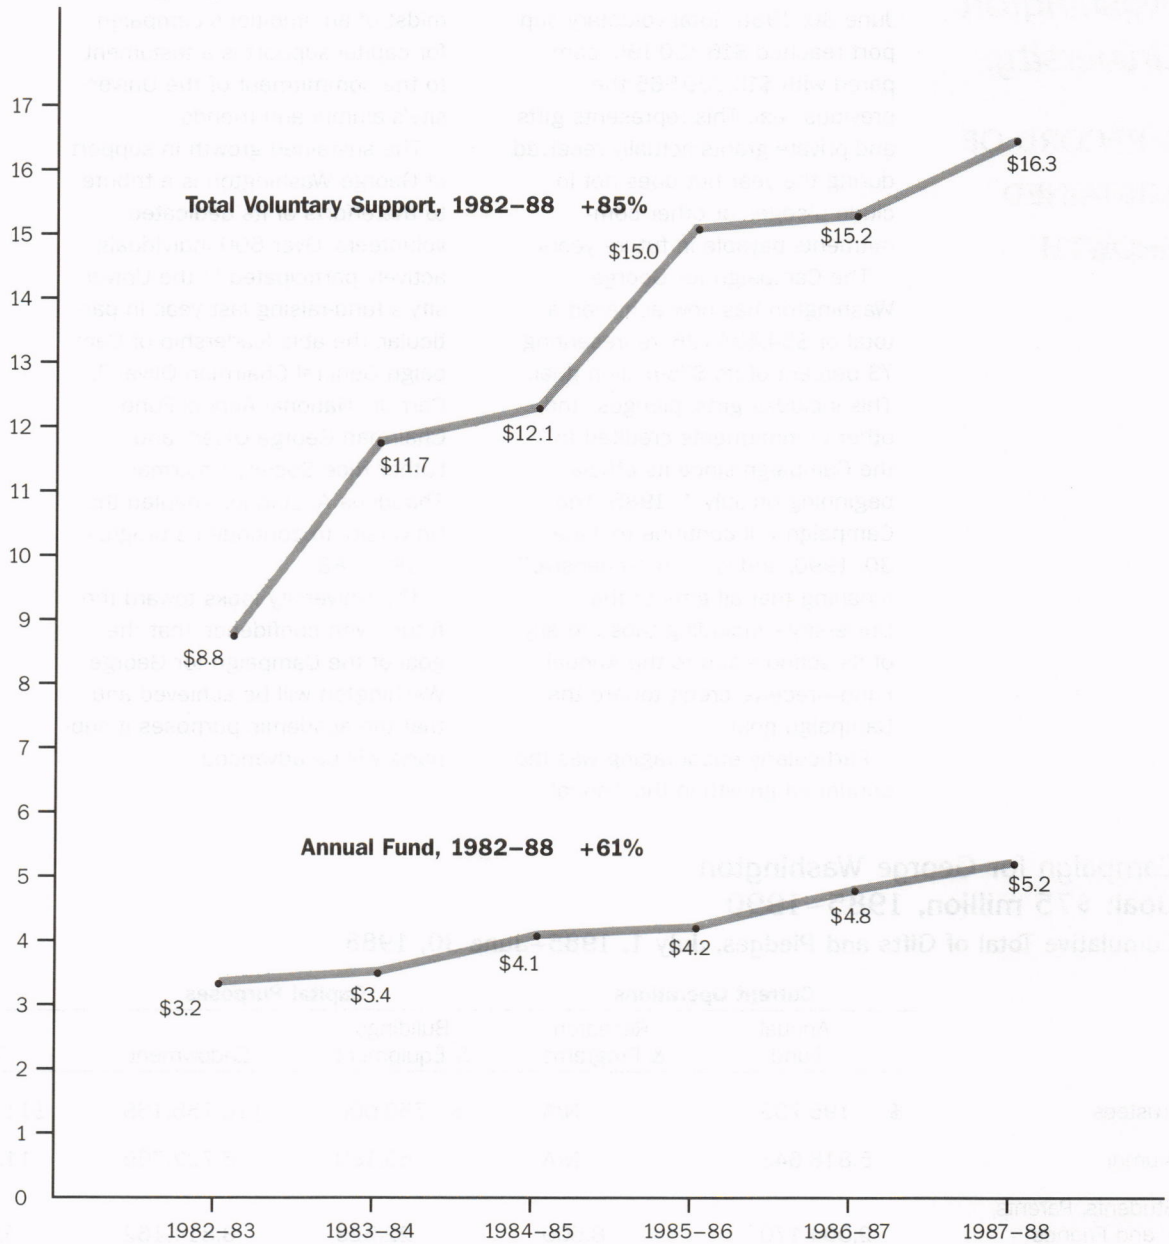

Record of Growth
Support Received by the University, 1982-88
($ Millions)